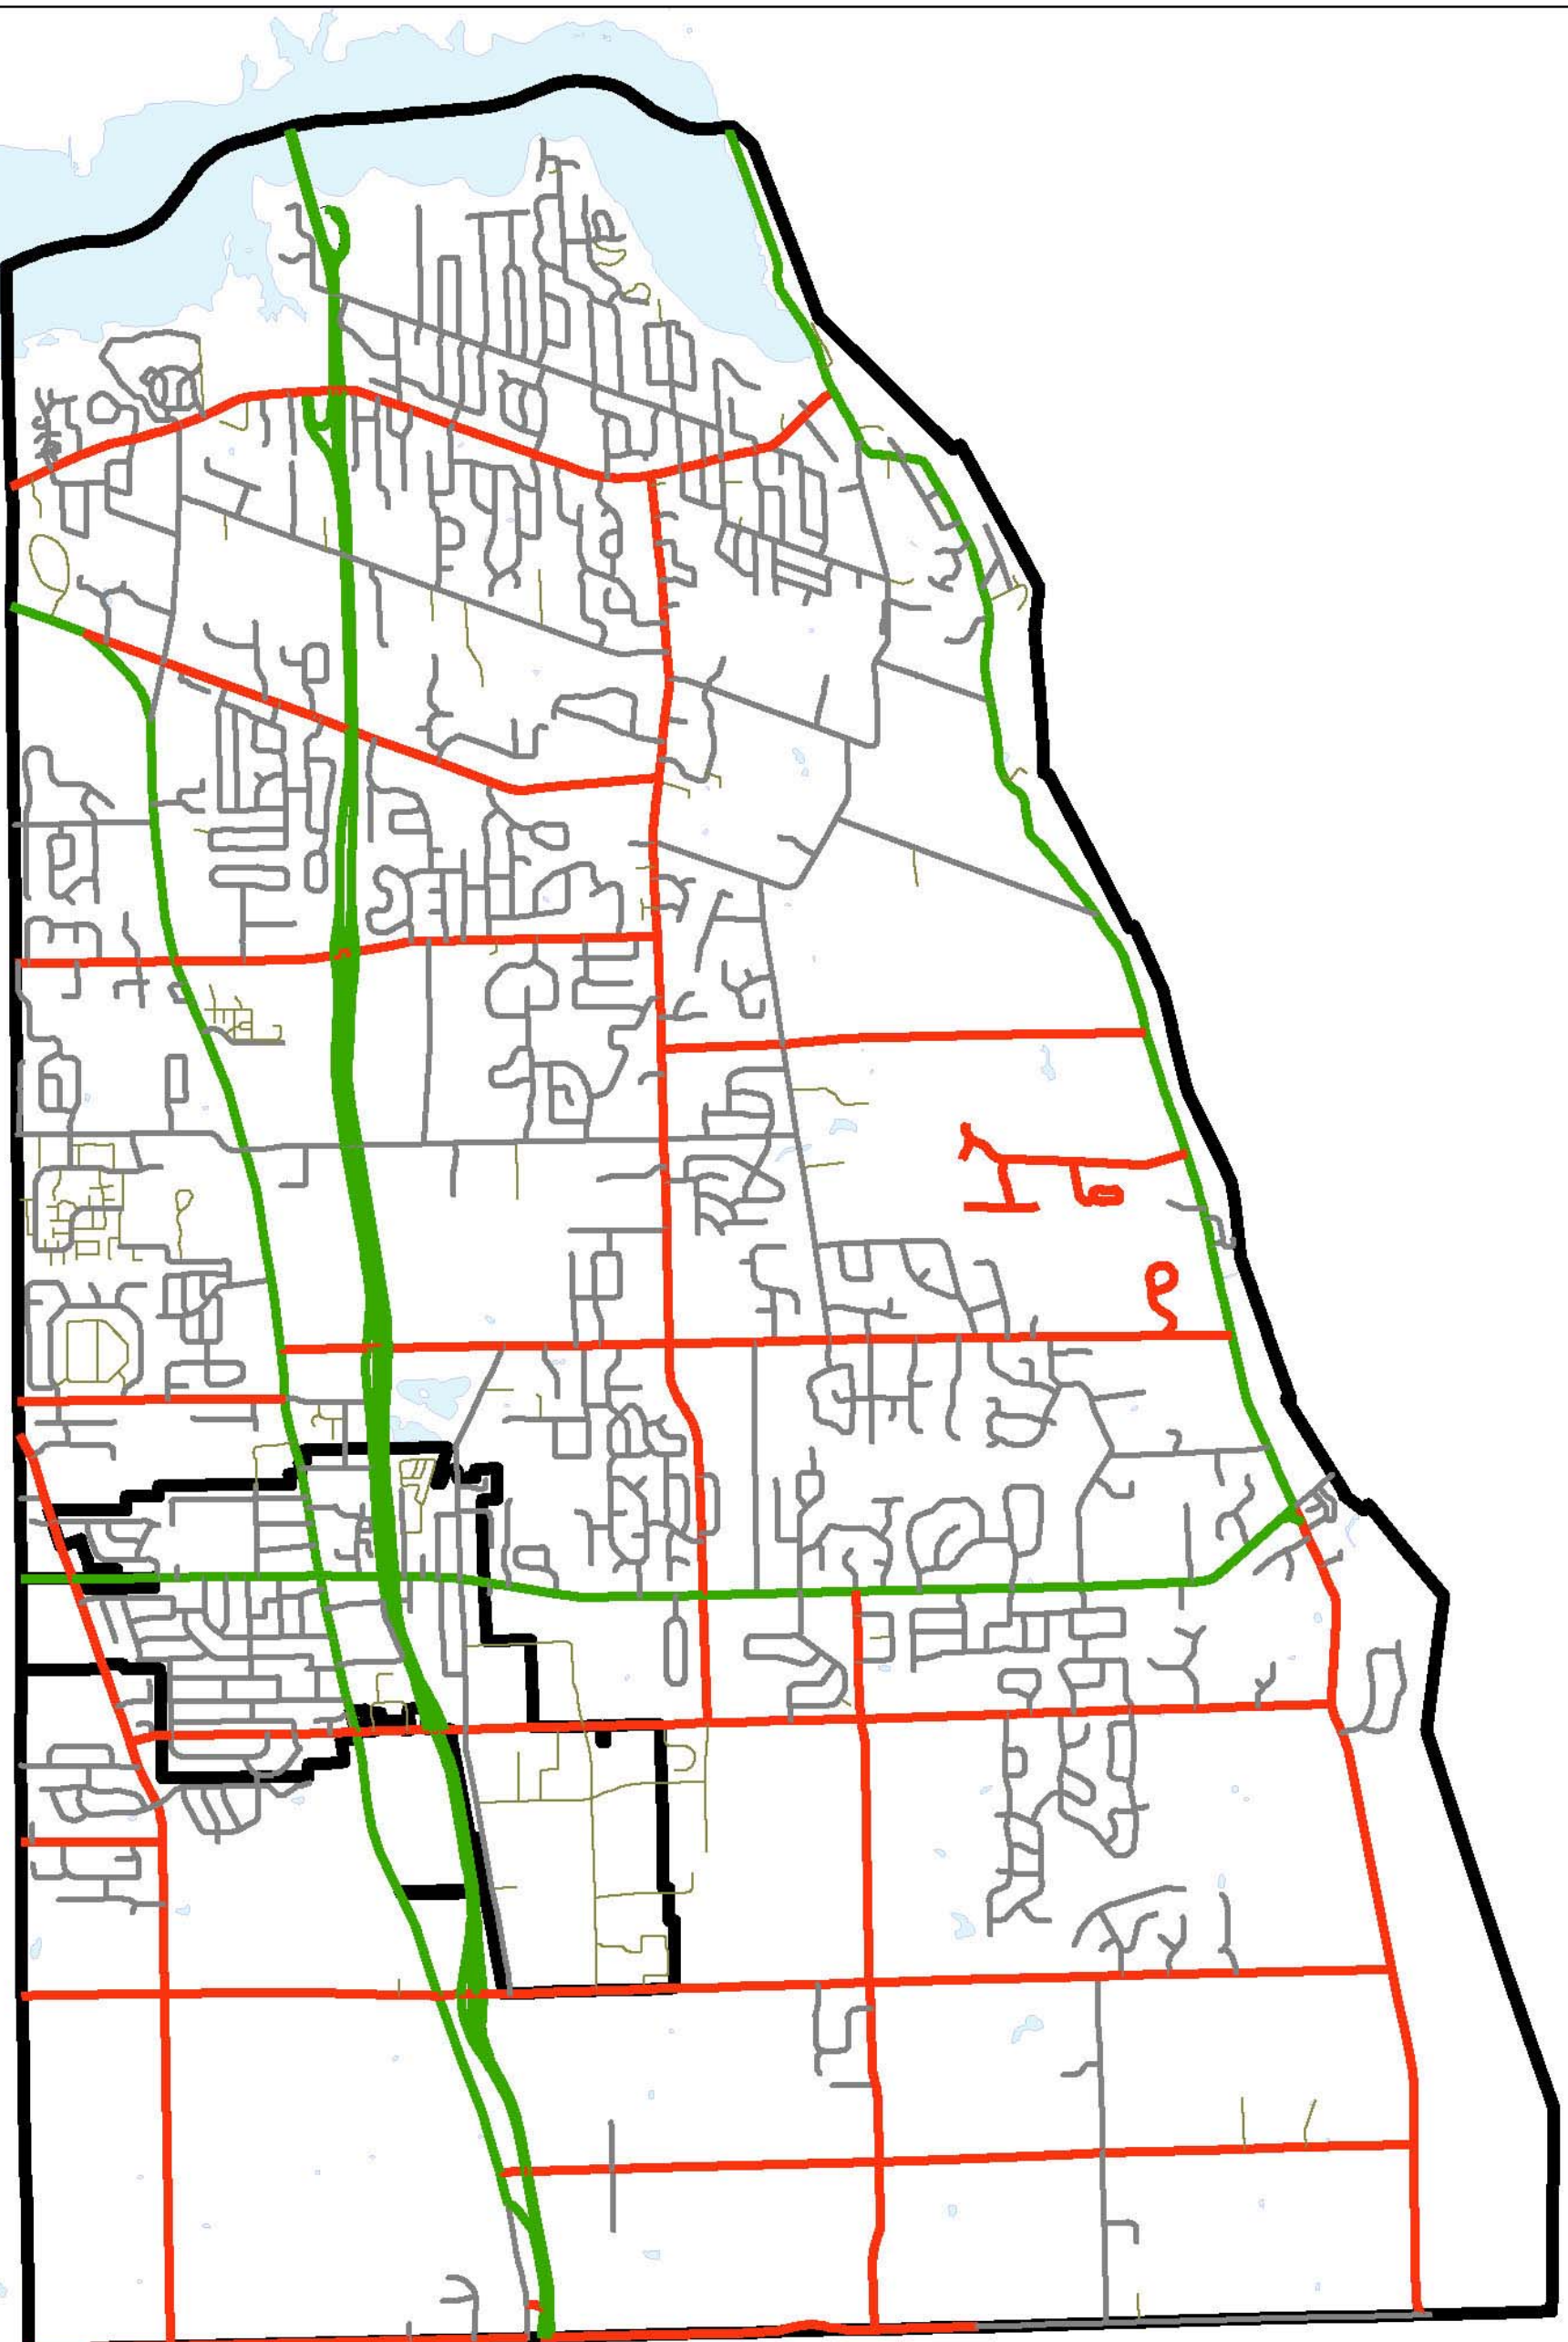

# Town Of Webster Comprehensive Plan Update

Road Network  
Jurisdiction

**Figure 11**

- Legend**
- County Road
  - State Route
  - Local Road
  - Private Road
  - Town and Village Boundr

Source: Data is from the  
Monroe County Department of  
Environmental Services.