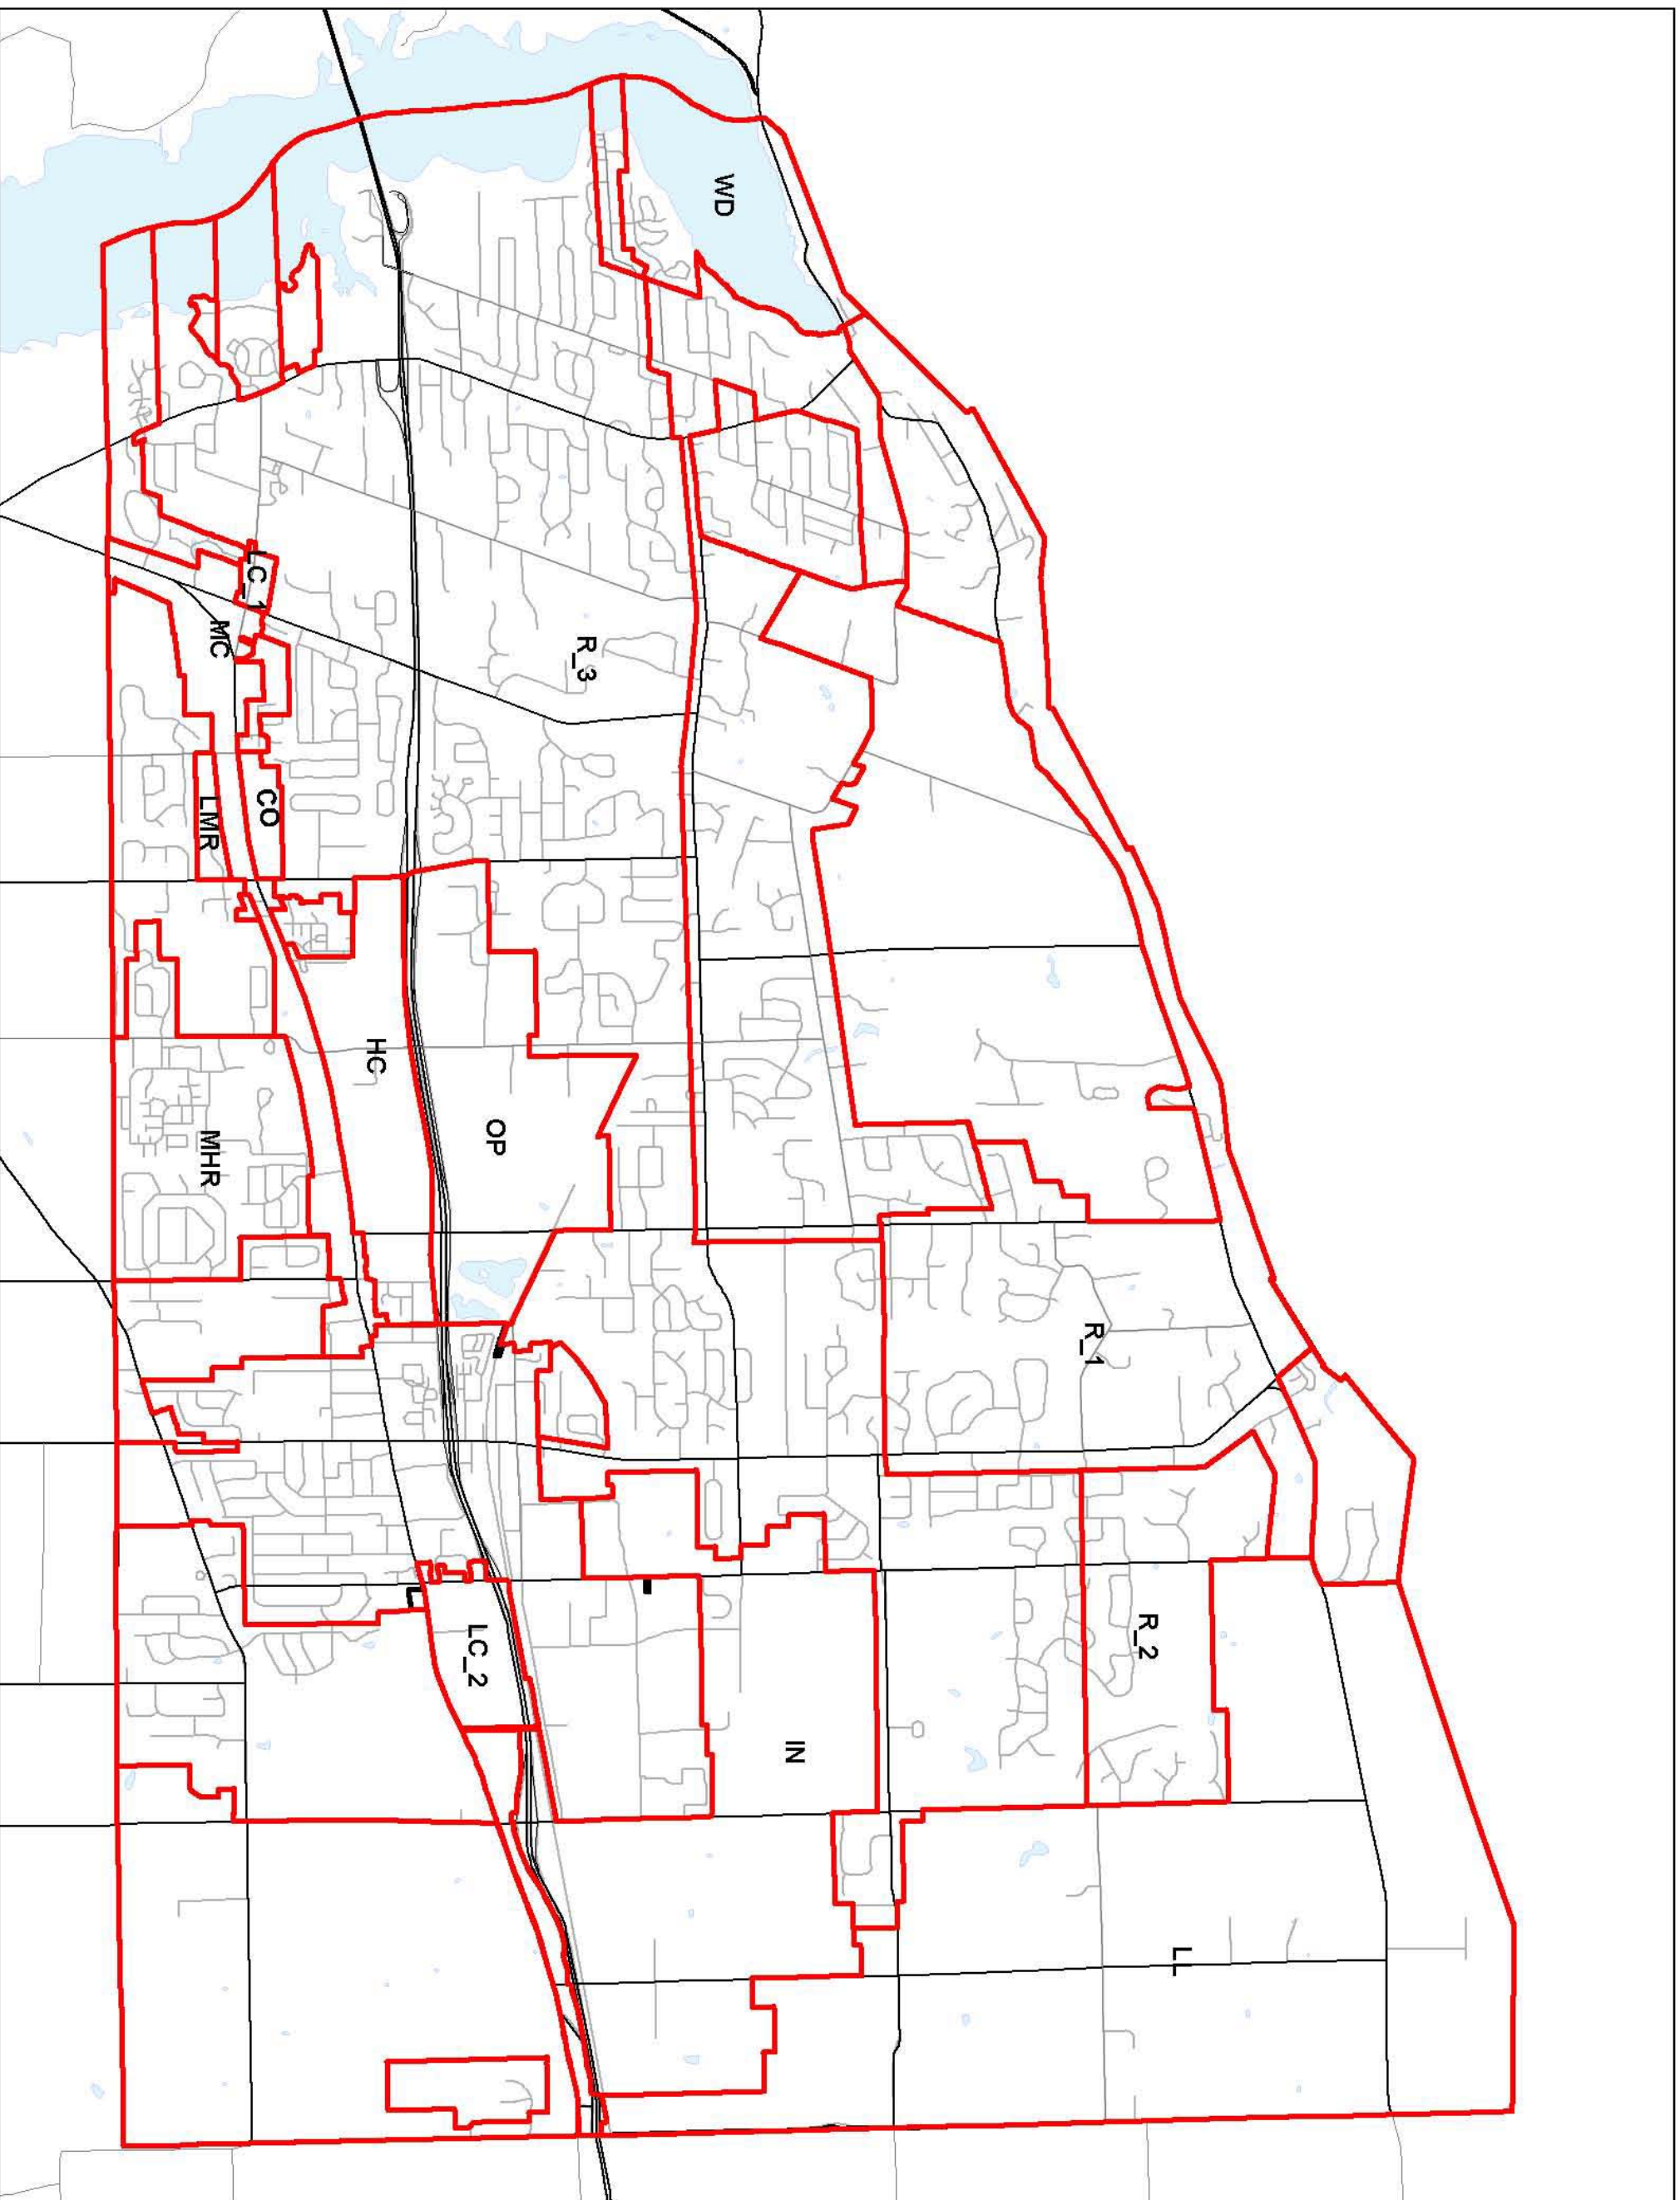

Zoning

Figure 17

- Legend**
- Zoning
 - Town and Village Boundary
 - State and County Roads
 - Local Roads

1:40,000

Source: Town Zoning Map

December 2008